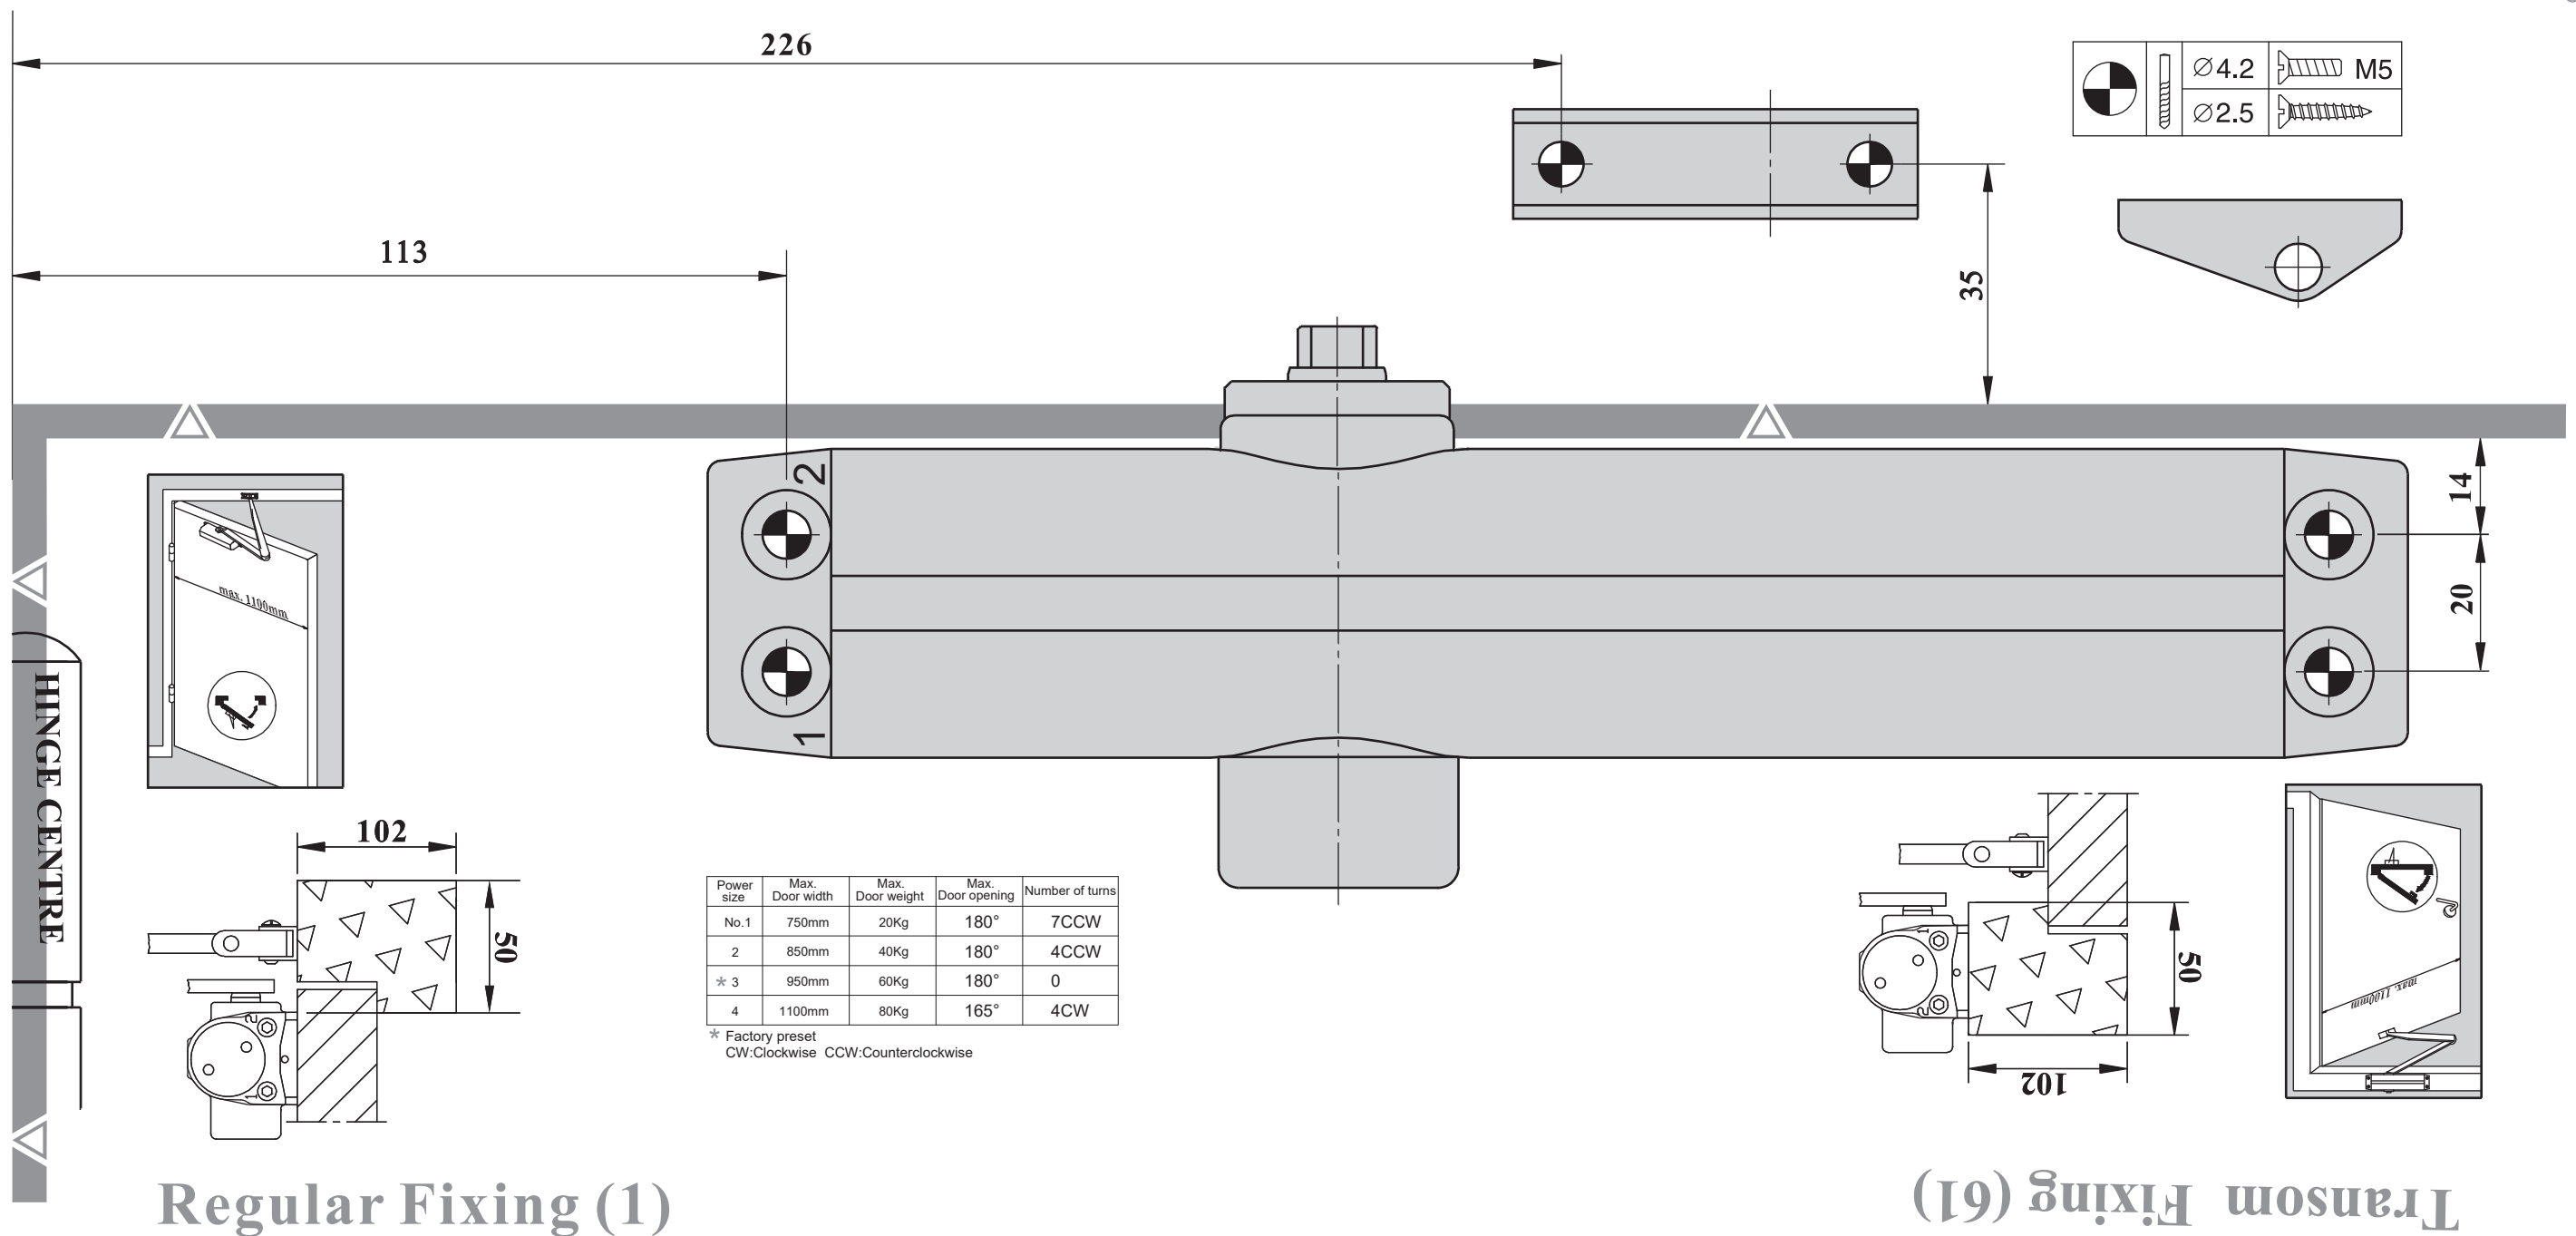

Power size	Max. Door width	Max. Door weight	Max. Door opening	Number of turns
No.1	750mm	20Kg	180°	7CCW
2	850mm	40Kg	180°	4CCW
* 3	950mm	60Kg	180°	0

* Factory preset
CW:Clockwise CCW:Counterclockwise

Power size	Max. Door width	Max. Door weight	Max. Door opening	Number of turns
No.1	750mm	20Kg	180°	7CCW
2	850mm	40Kg	180°	4CCW
* 3	950mm	60Kg	180°	0

* Factory preset
CW:Clockwise CCW:Counterclockwise

Power size	Max. Door width	Max. Door weight	Max. Door opening	Number of turns
No.1	750mm	20Kg	180°	7CCW
2	850mm	40Kg	180°	4CCW
* 3	950mm	60Kg	180°	0
4	1100mm	80Kg	165°	4CW