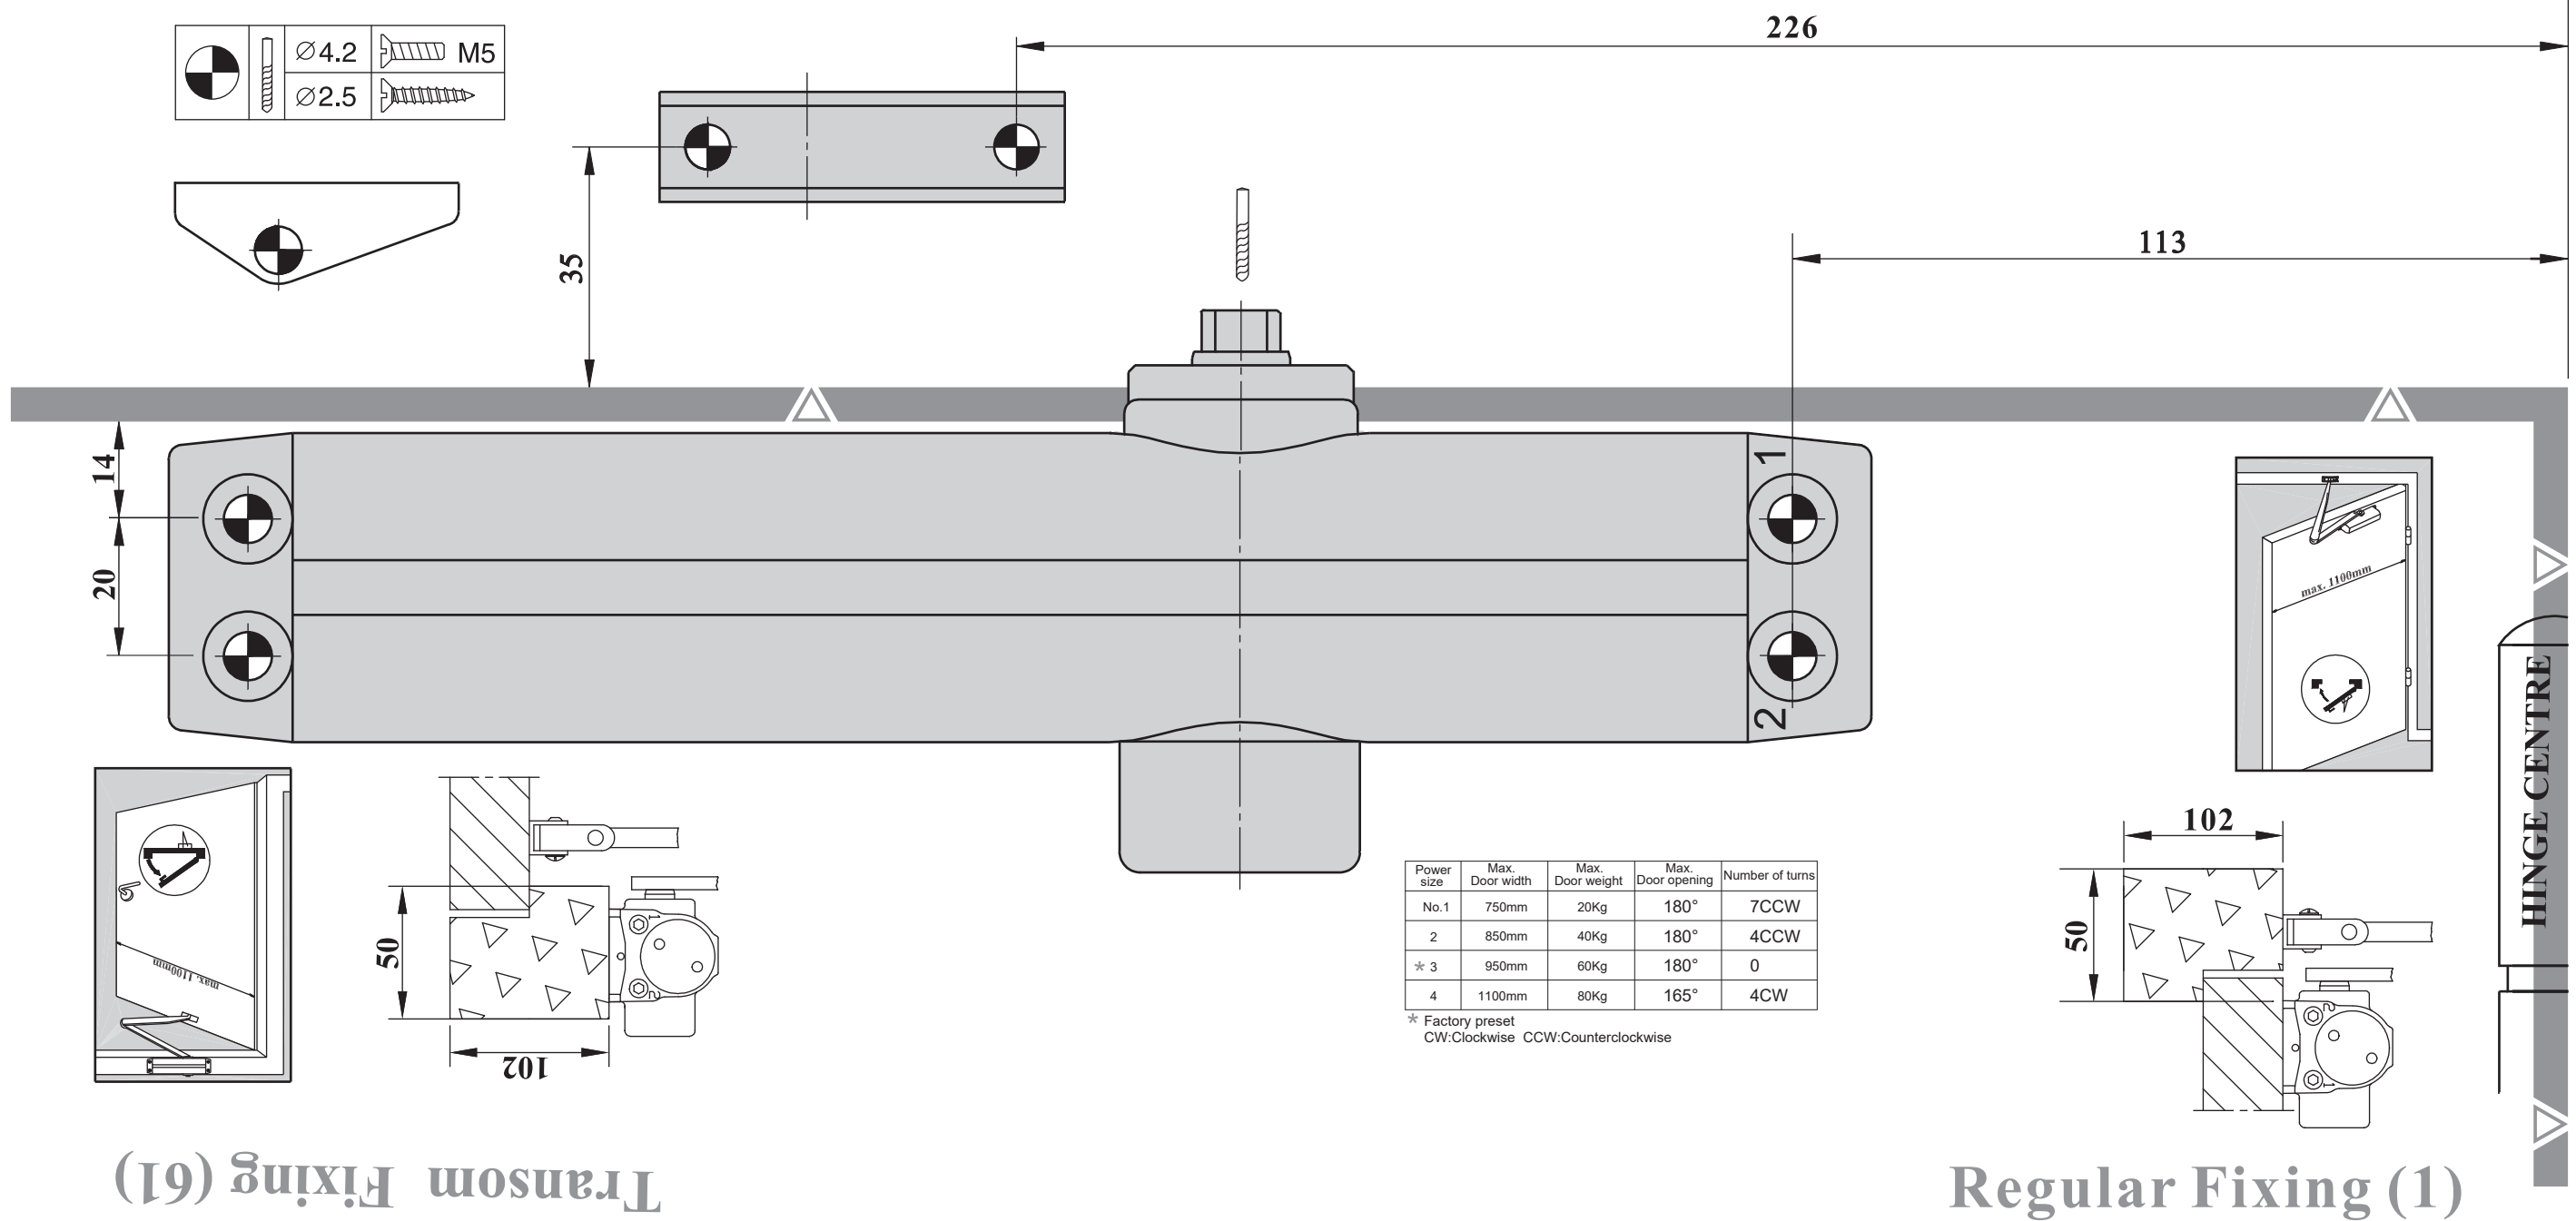

Power size	Max. Door width	Max. Door weight	Max. Door opening	Number of turns
No.1	750mm	20Kg	180°	7CCW
2	850mm	40Kg	180°	4CCW
* 3	950mm	60Kg	180°	0

* Factory preset
CW:Clockwise CCW:Counterclockwise

Power size	Max. Door width	Max. Door weight	Max. Door opening	Number of turns
No.1	750mm	20Kg	180°	7CCW
2	850mm	40Kg	180°	4CCW
* 3	950mm	60Kg	180°	0

* Factory preset
CW:Clockwise CCW:Counterclockwise

Power size	Max. Door width	Max. Door weight	Max. Door opening	Number of turns
No.1	750mm	20Kg	180°	7CCW
2	850mm	40Kg	180°	4CCW
* 3	950mm	60Kg	180°	0
4	1100mm	80Kg	165°	4CW