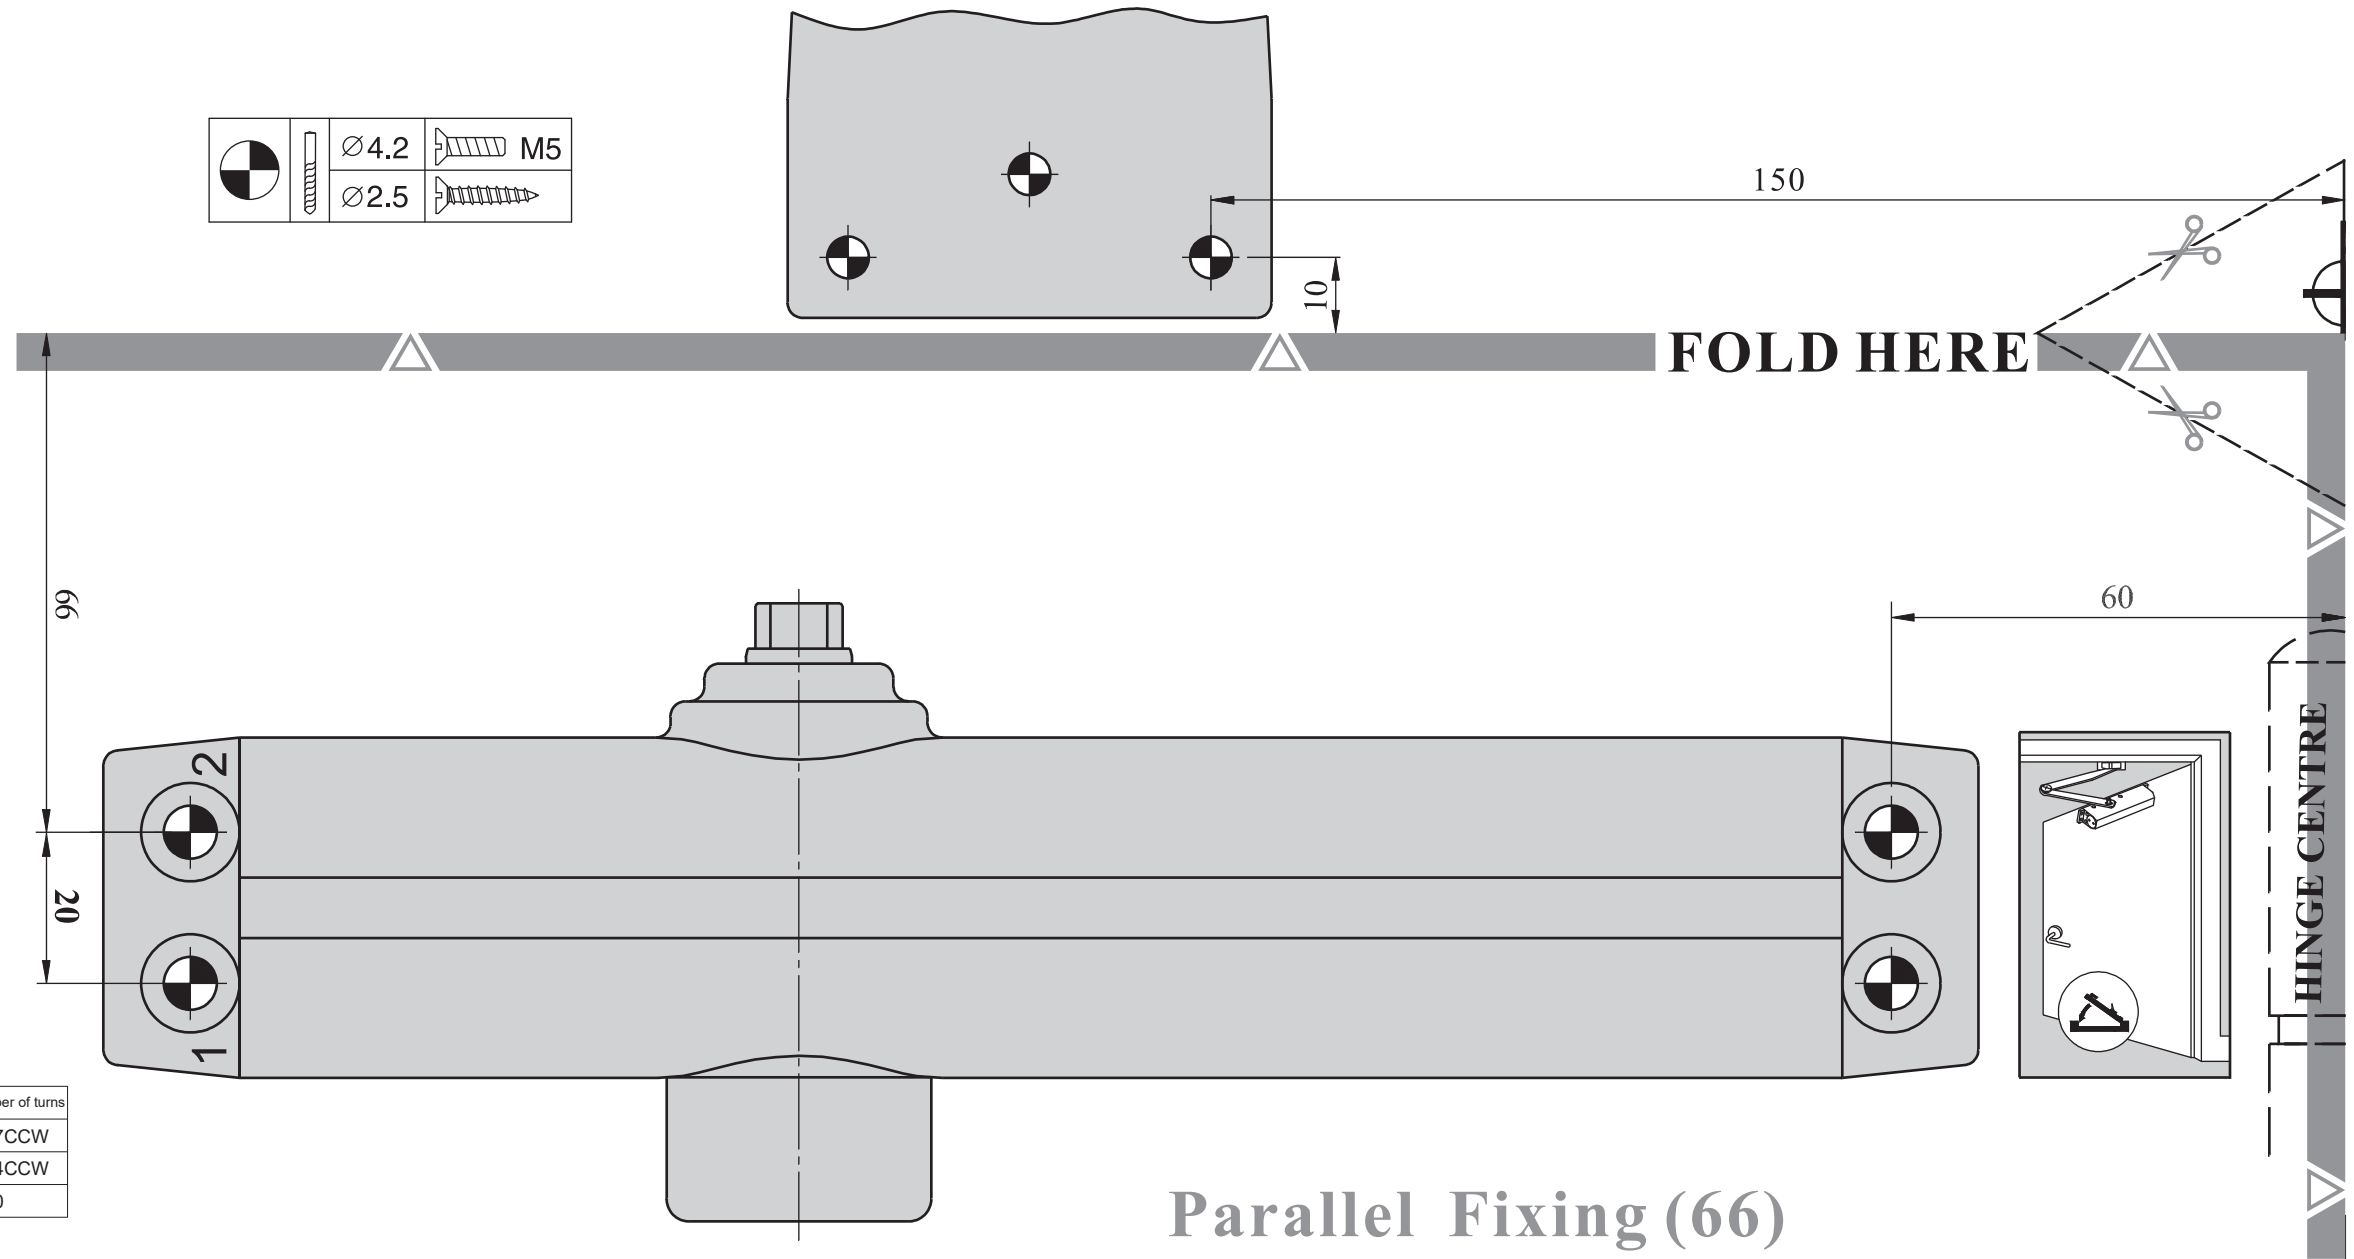

Power size	Max. Door width	Max. Door weight	Max. Door opening	Number of turns
No.1	750mm	20Kg	180°	7CCW
2	850mm	40Kg	180°	4CCW
* 3	950mm	60Kg	180°	0

* Factory preset
CW:Clockwise CCW:Counterclockwise

Power size	Max. Door width	Max. Door weight	Max. Door opening	Number of turns
No.1	750mm	20Kg	180°	7CCW
2	850mm	40Kg	180°	4CCW
* 3	950mm	60Kg	180°	0

* Factory preset
CW:Clockwise CCW:Counterclockwise

Power size	Max. Door width	Max. Door weight	Max. Door opening	Number of turns
No.1	750mm	20Kg	180°	7CCW
2	850mm	40Kg	180°	4CCW
* 3	950mm	60Kg	180°	0
4	1100mm	80Kg	165°	4CW