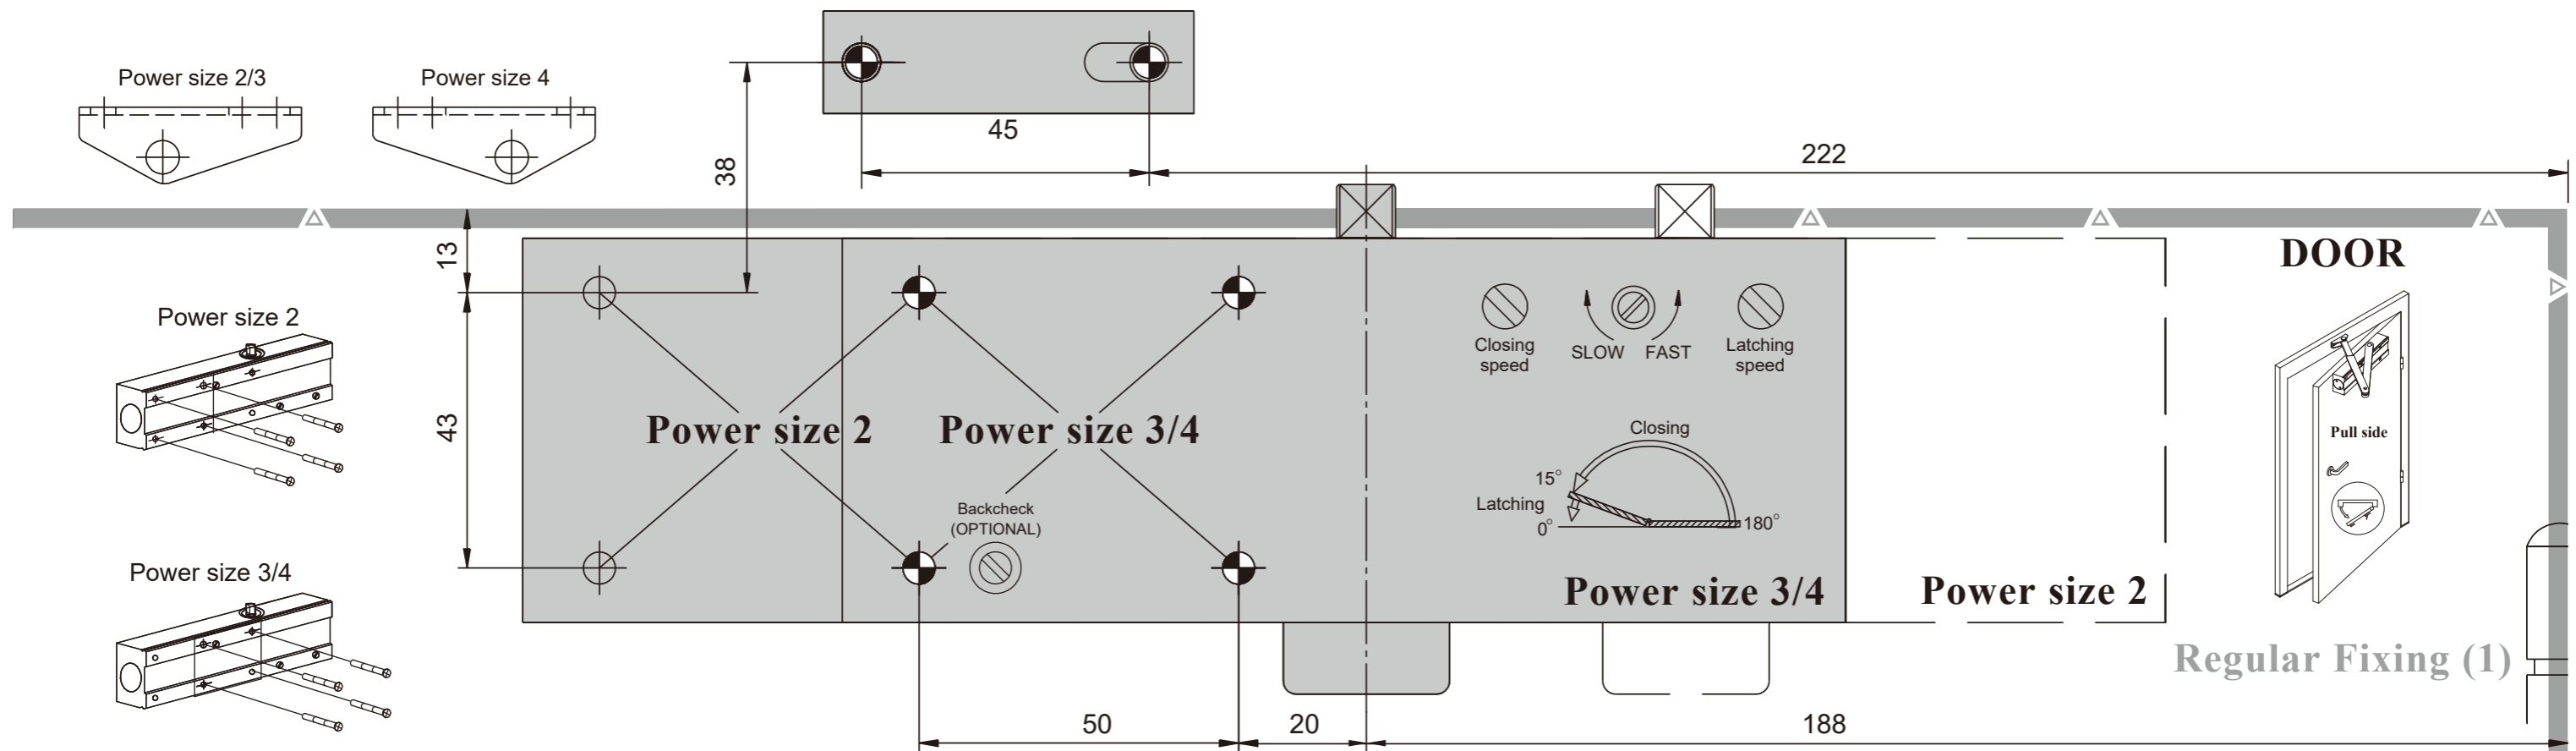

Power size	Max. Door width	Max. Door weight	Max. Door opening
2	850mm	40Kg	180°
3	950mm	60Kg	180°
4	1100mm	80Kg	130°

Power size	Max. Door width	Max. Door weight	Max. Door opening
2	850mm	40Kg	180°
3	950mm	60Kg	180°
4	1100mm	80Kg	130°