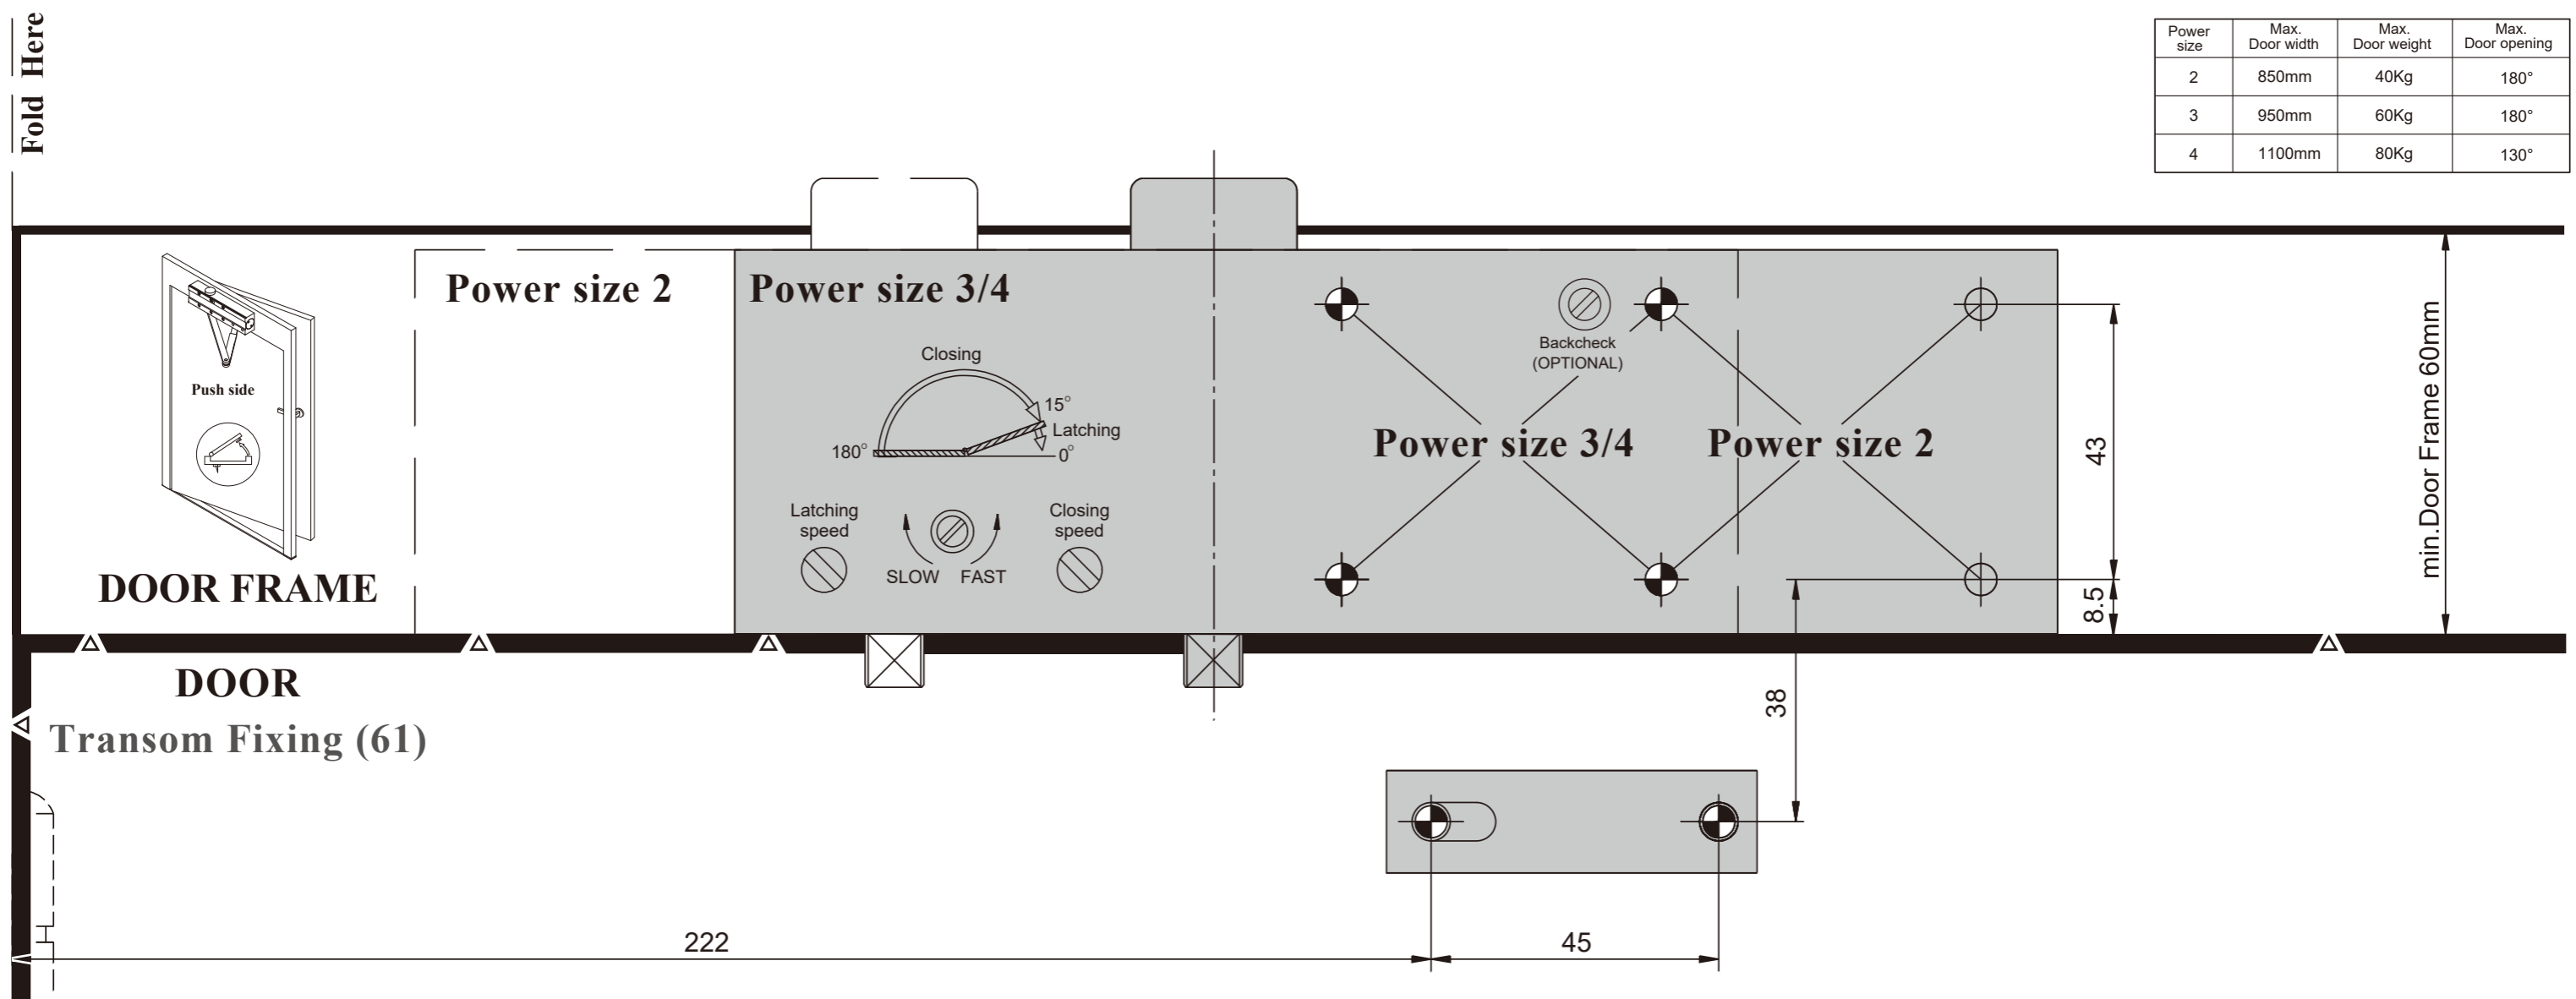

Power size	Max. Door width	Max. Door weight	Max. Door opening
2	850mm	40Kg	180°
3	950mm	60Kg	180°
4	1100mm	80Kg	130°

Power size	Max. Door width	Max. Door weight	Max. Door opening
2	850mm	40Kg	180°
3	950mm	60Kg	180°
4	1100mm	80Kg	130°