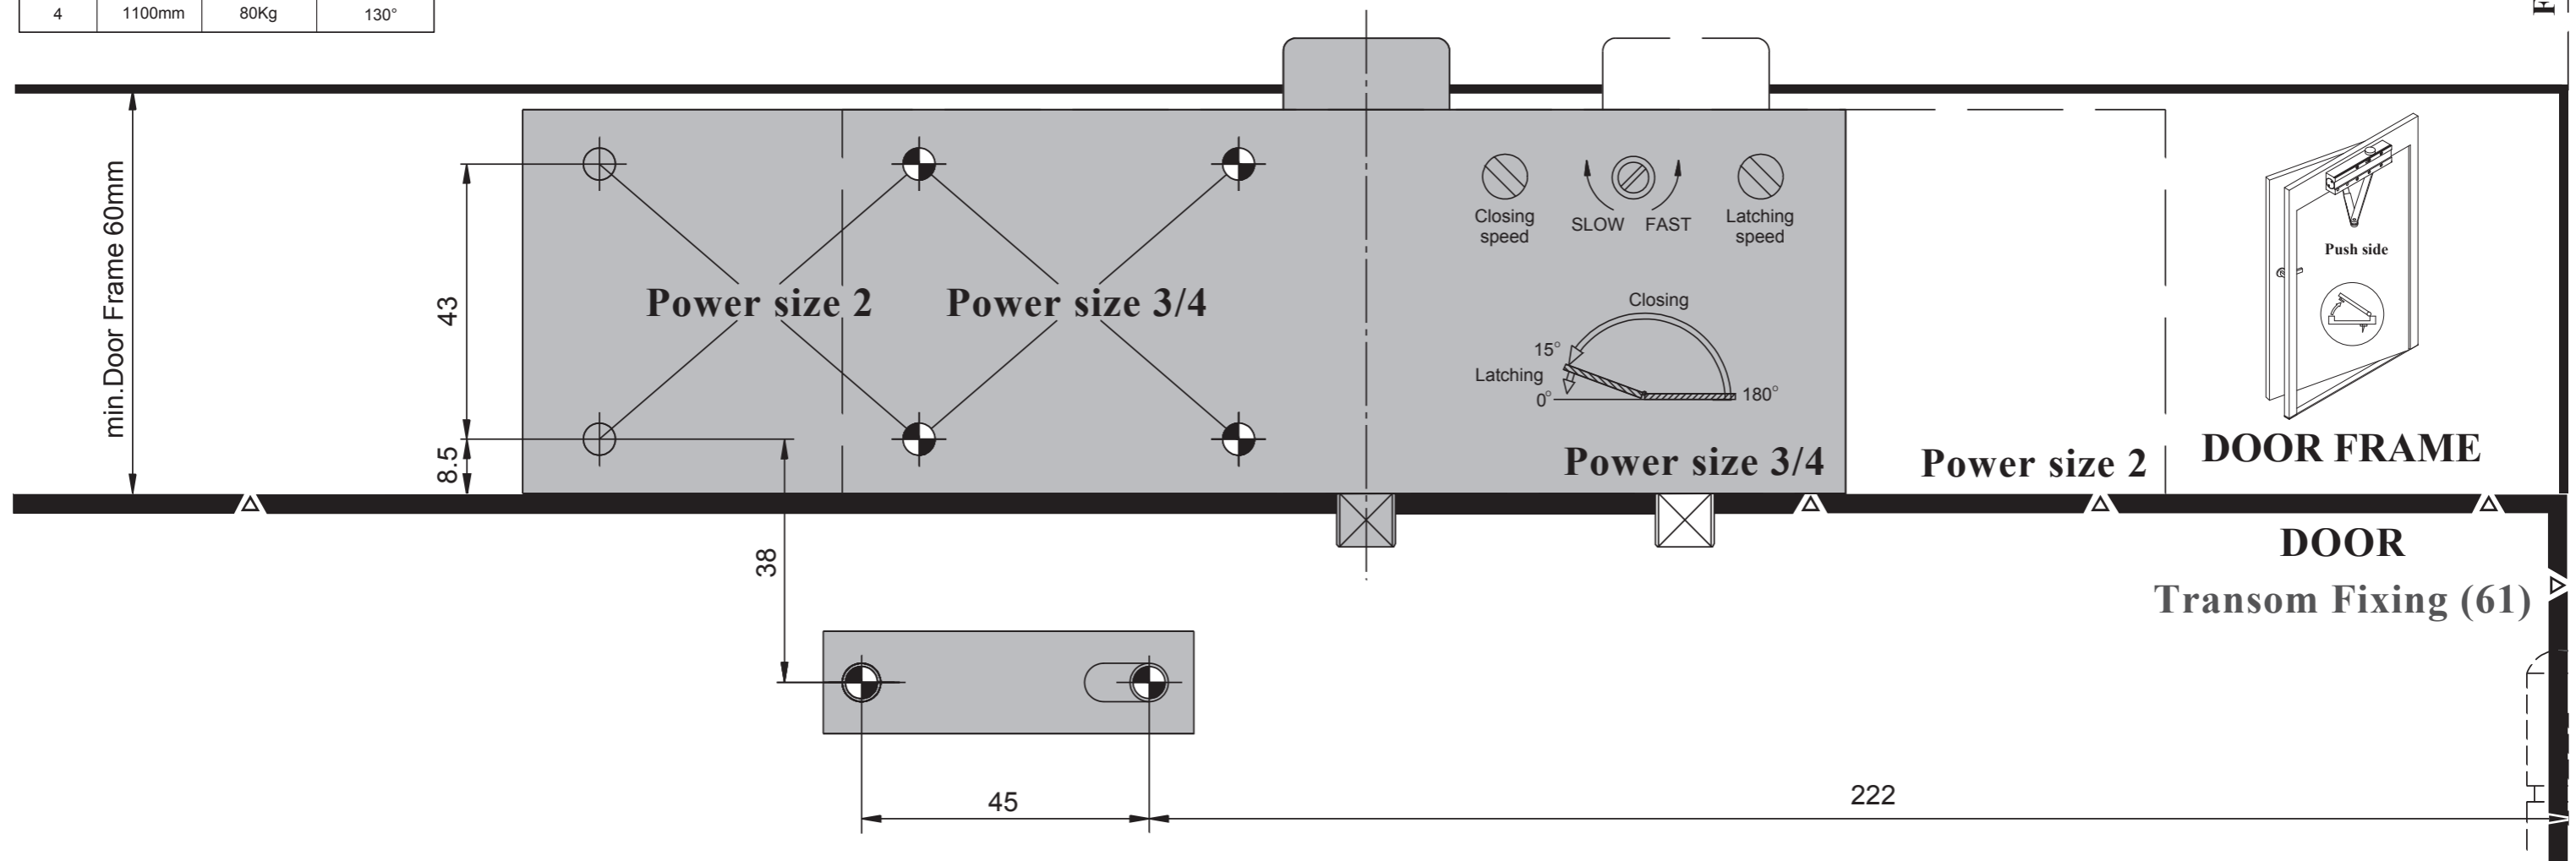

Fold Here

Power size	Max. Door width	Max. Door weight	Max. Door opening
2	850mm	40Kg	180°
3	950mm	60Kg	180°
4	1100mm	80Kg	130°

Power size	Max. Door width	Max. Door weight	Max. Door opening
2	850mm	40Kg	180°
3	950mm	60Kg	180°
4	1100mm	80Kg	130°