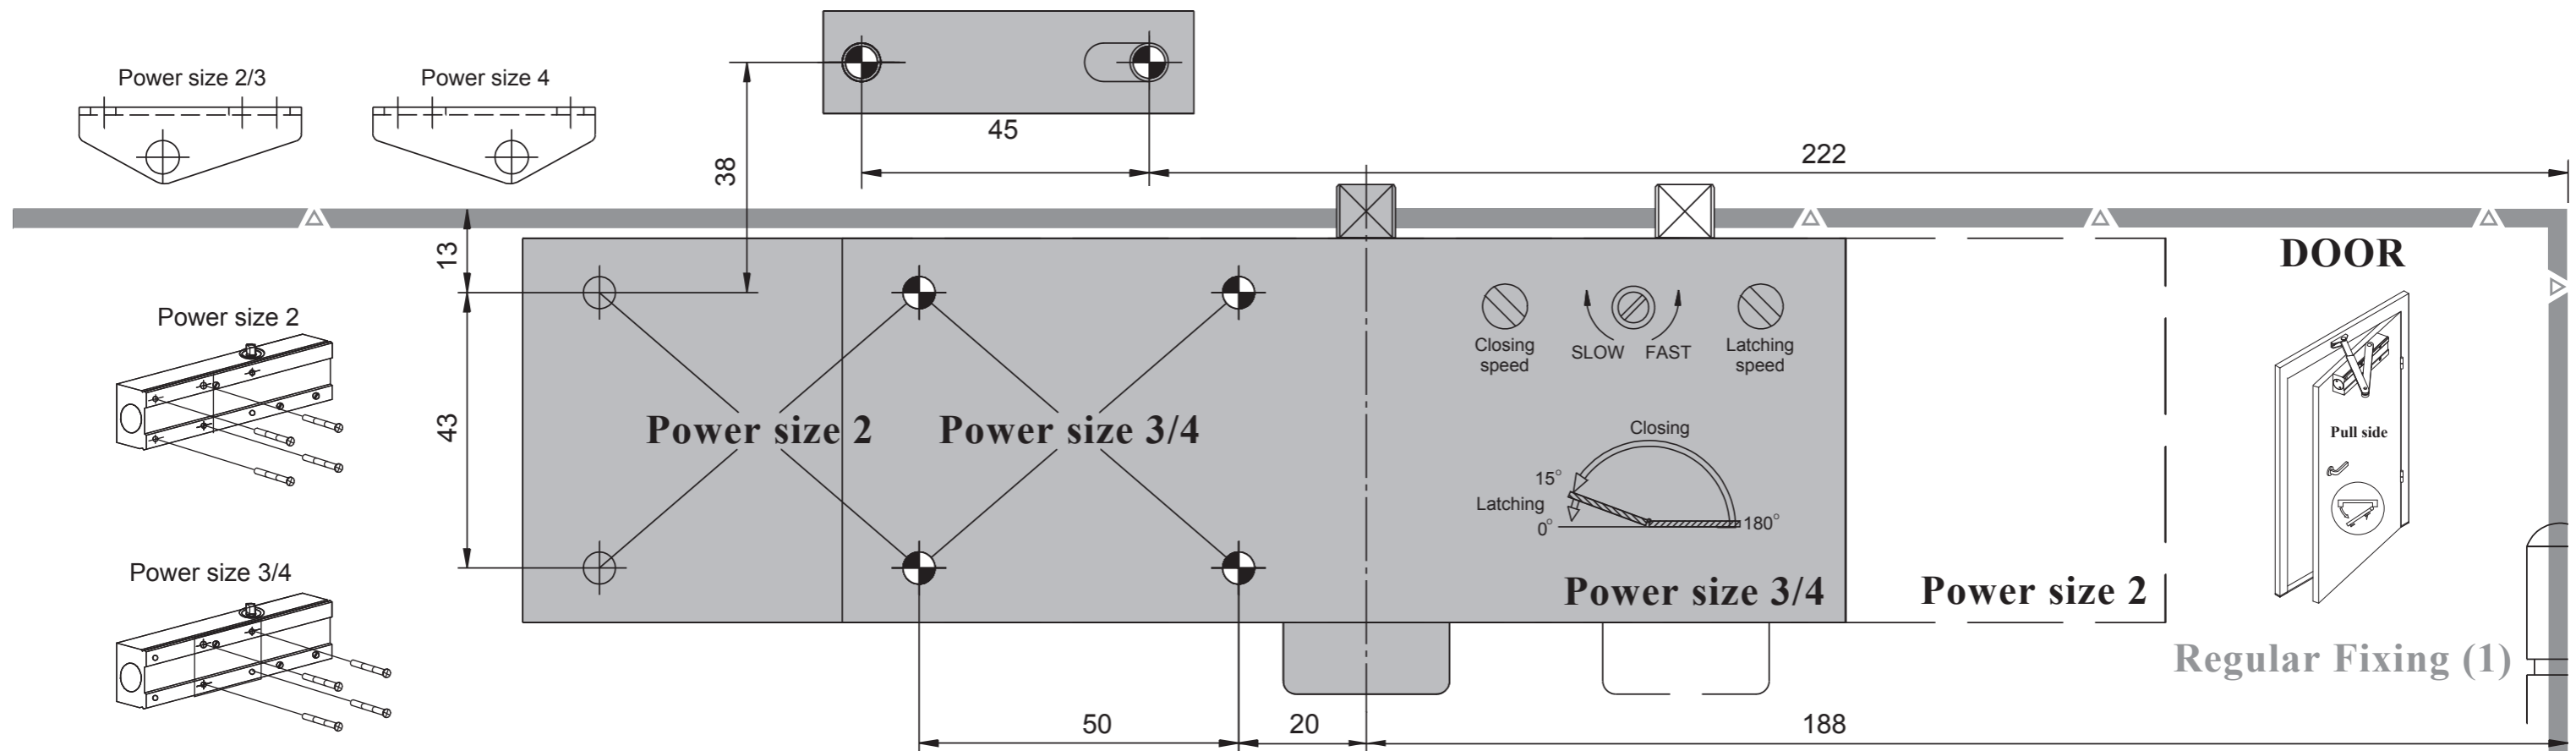

Fold Here

Power size	Max. Door width	Max. Door weight	Max. Door opening
2	850mm	40Kg	180°
3	950mm	60Kg	180°
4	1100mm	80Kg	130°

Power size	Max. Door width	Max. Door weight	Max. Door opening
2	850mm	40Kg	180°
3	950mm	60Kg	180°
4	1100mm	80Kg	130°