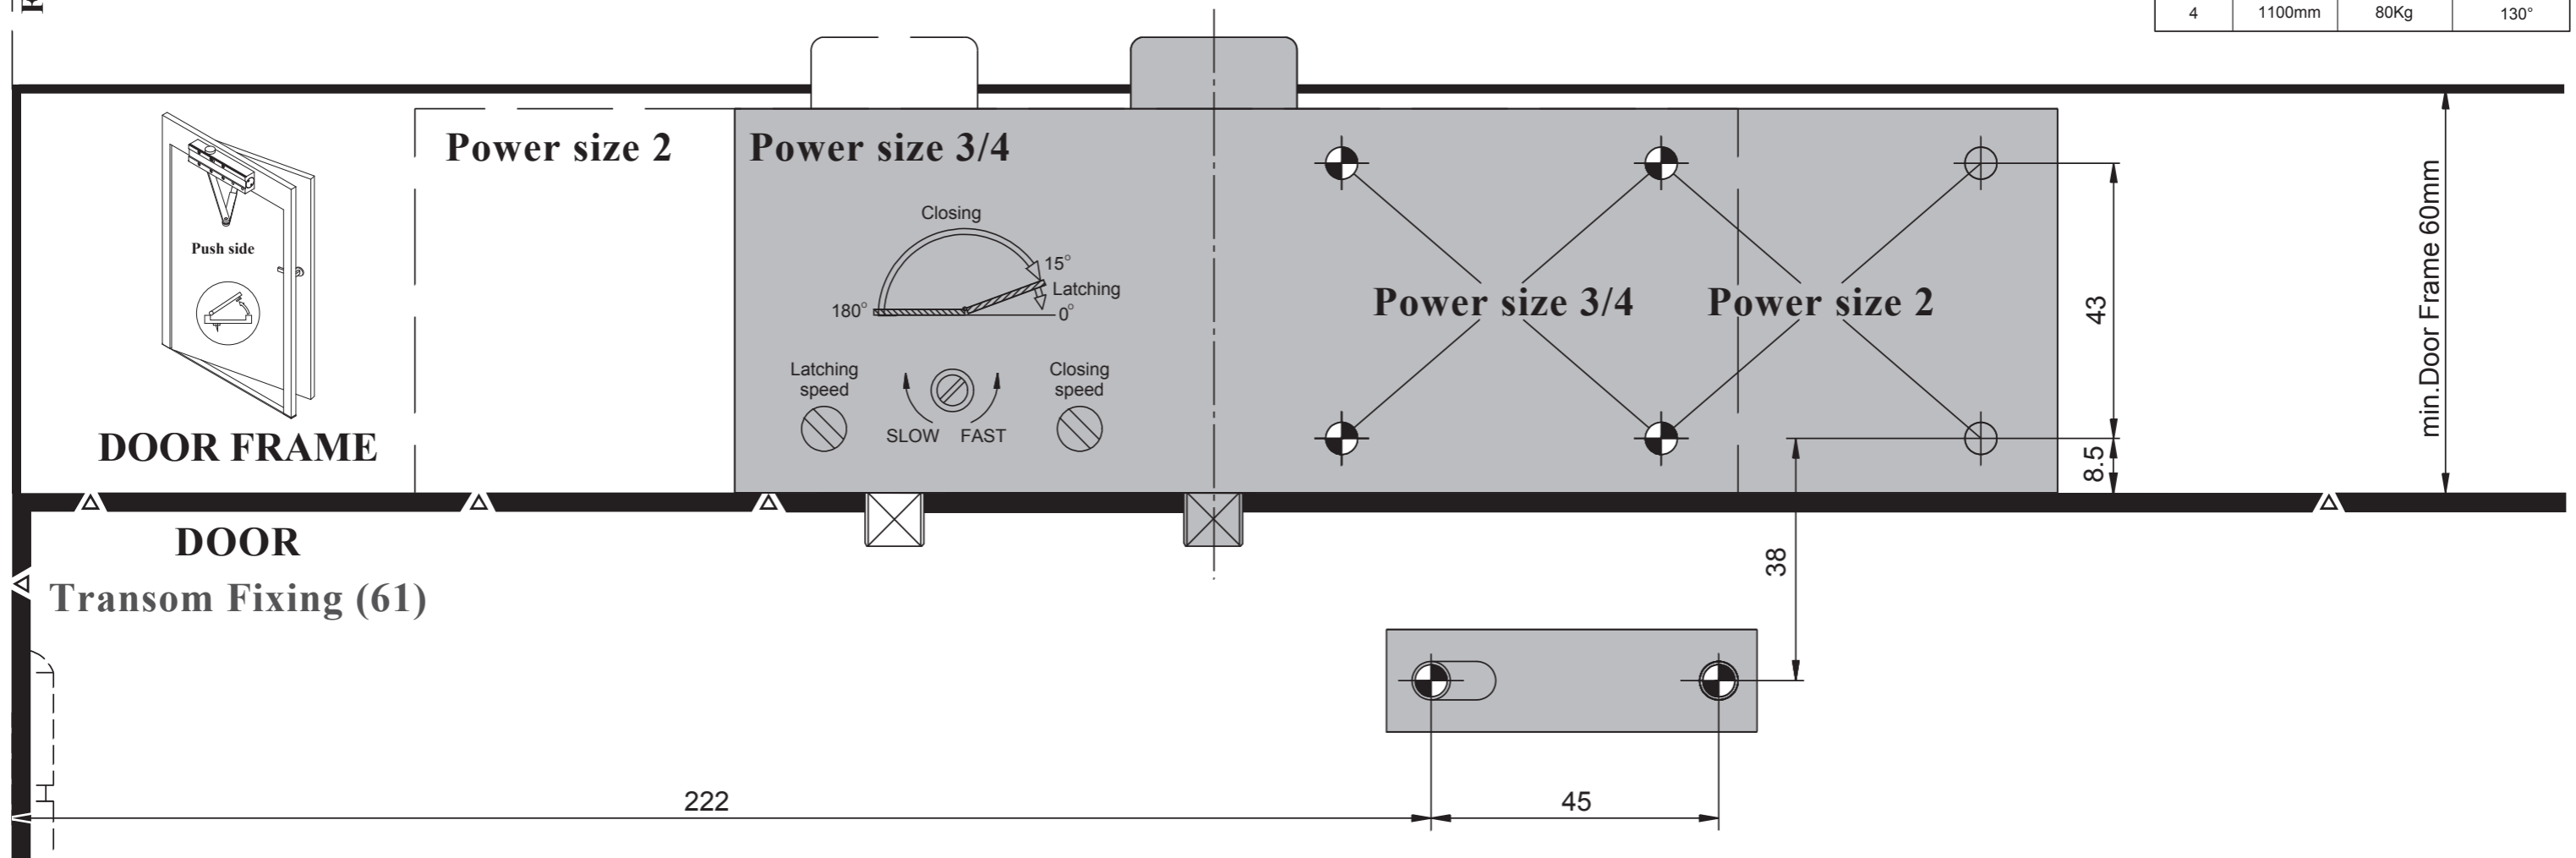

Fold Here

Power size	Max. Door width	Max. Door weight	Max. Door opening
2	850mm	40Kg	180°
3	950mm	60Kg	180°
4	1100mm	80Kg	130°

Power size	Max. Door width	Max. Door weight	Max. Door opening
2	850mm	40Kg	180°
3	950mm	60Kg	180°
4	1100mm	80Kg	130°