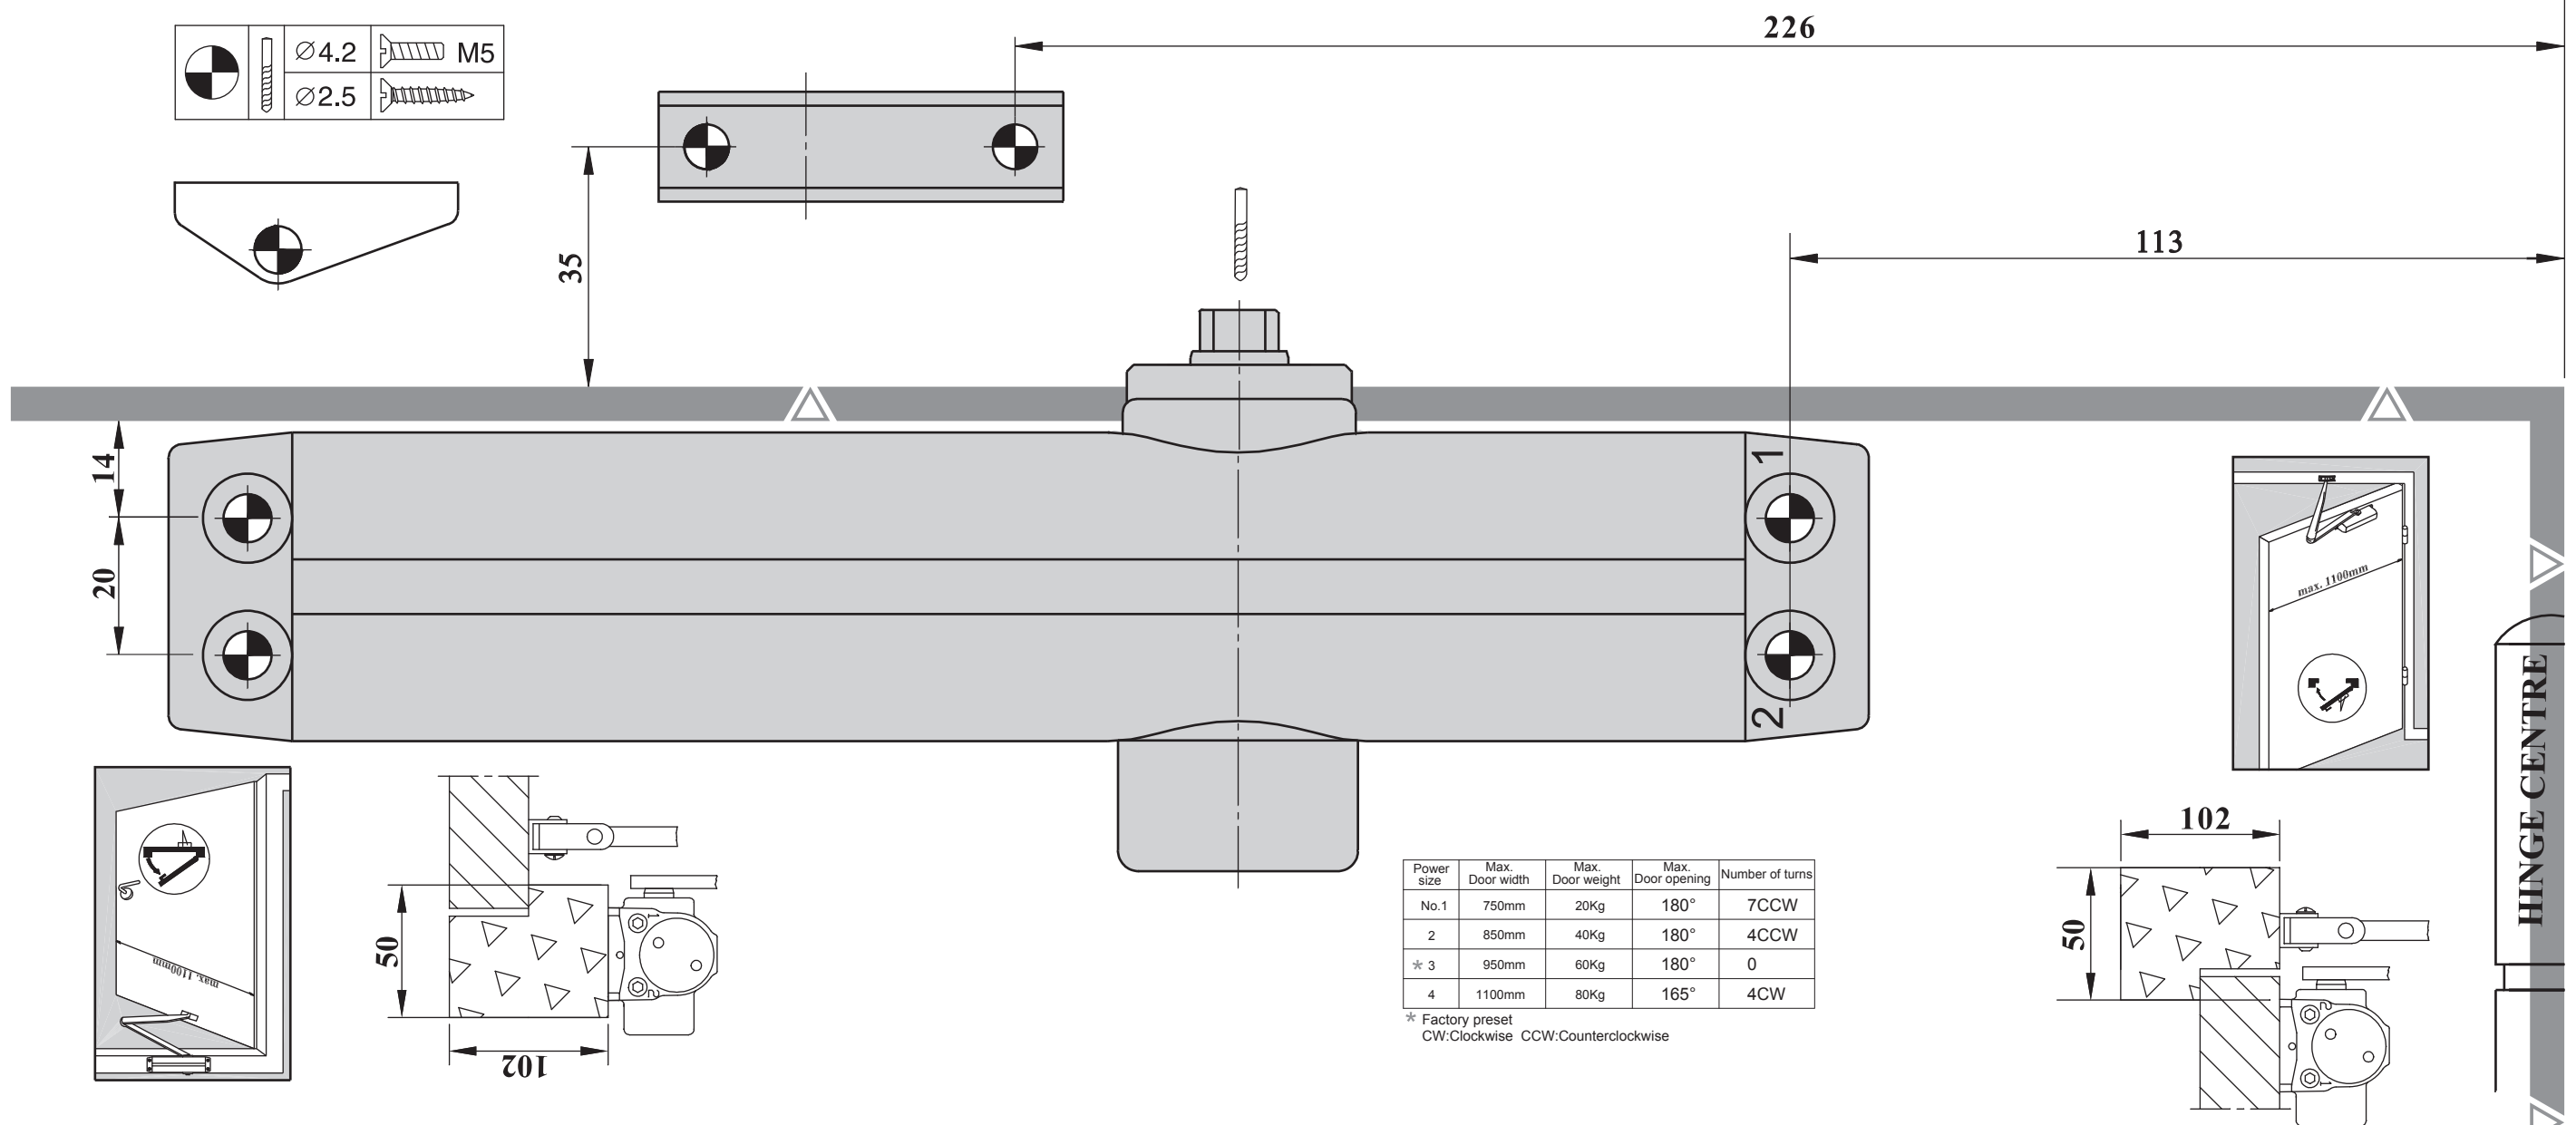

Power size	Max. Door width	Max. Door weight	Max. Door opening	Number of turns
No.1	750mm	20Kg	180°	7CCW
2	850mm	40Kg	180°	4CCW
* 3	950mm	60Kg	180°	0

* Factory preset
CW:Clockwise CCW:Counterclockwise

Parallel Fixing (66)

Transom Fixing (61)

Regular Fixing (1)