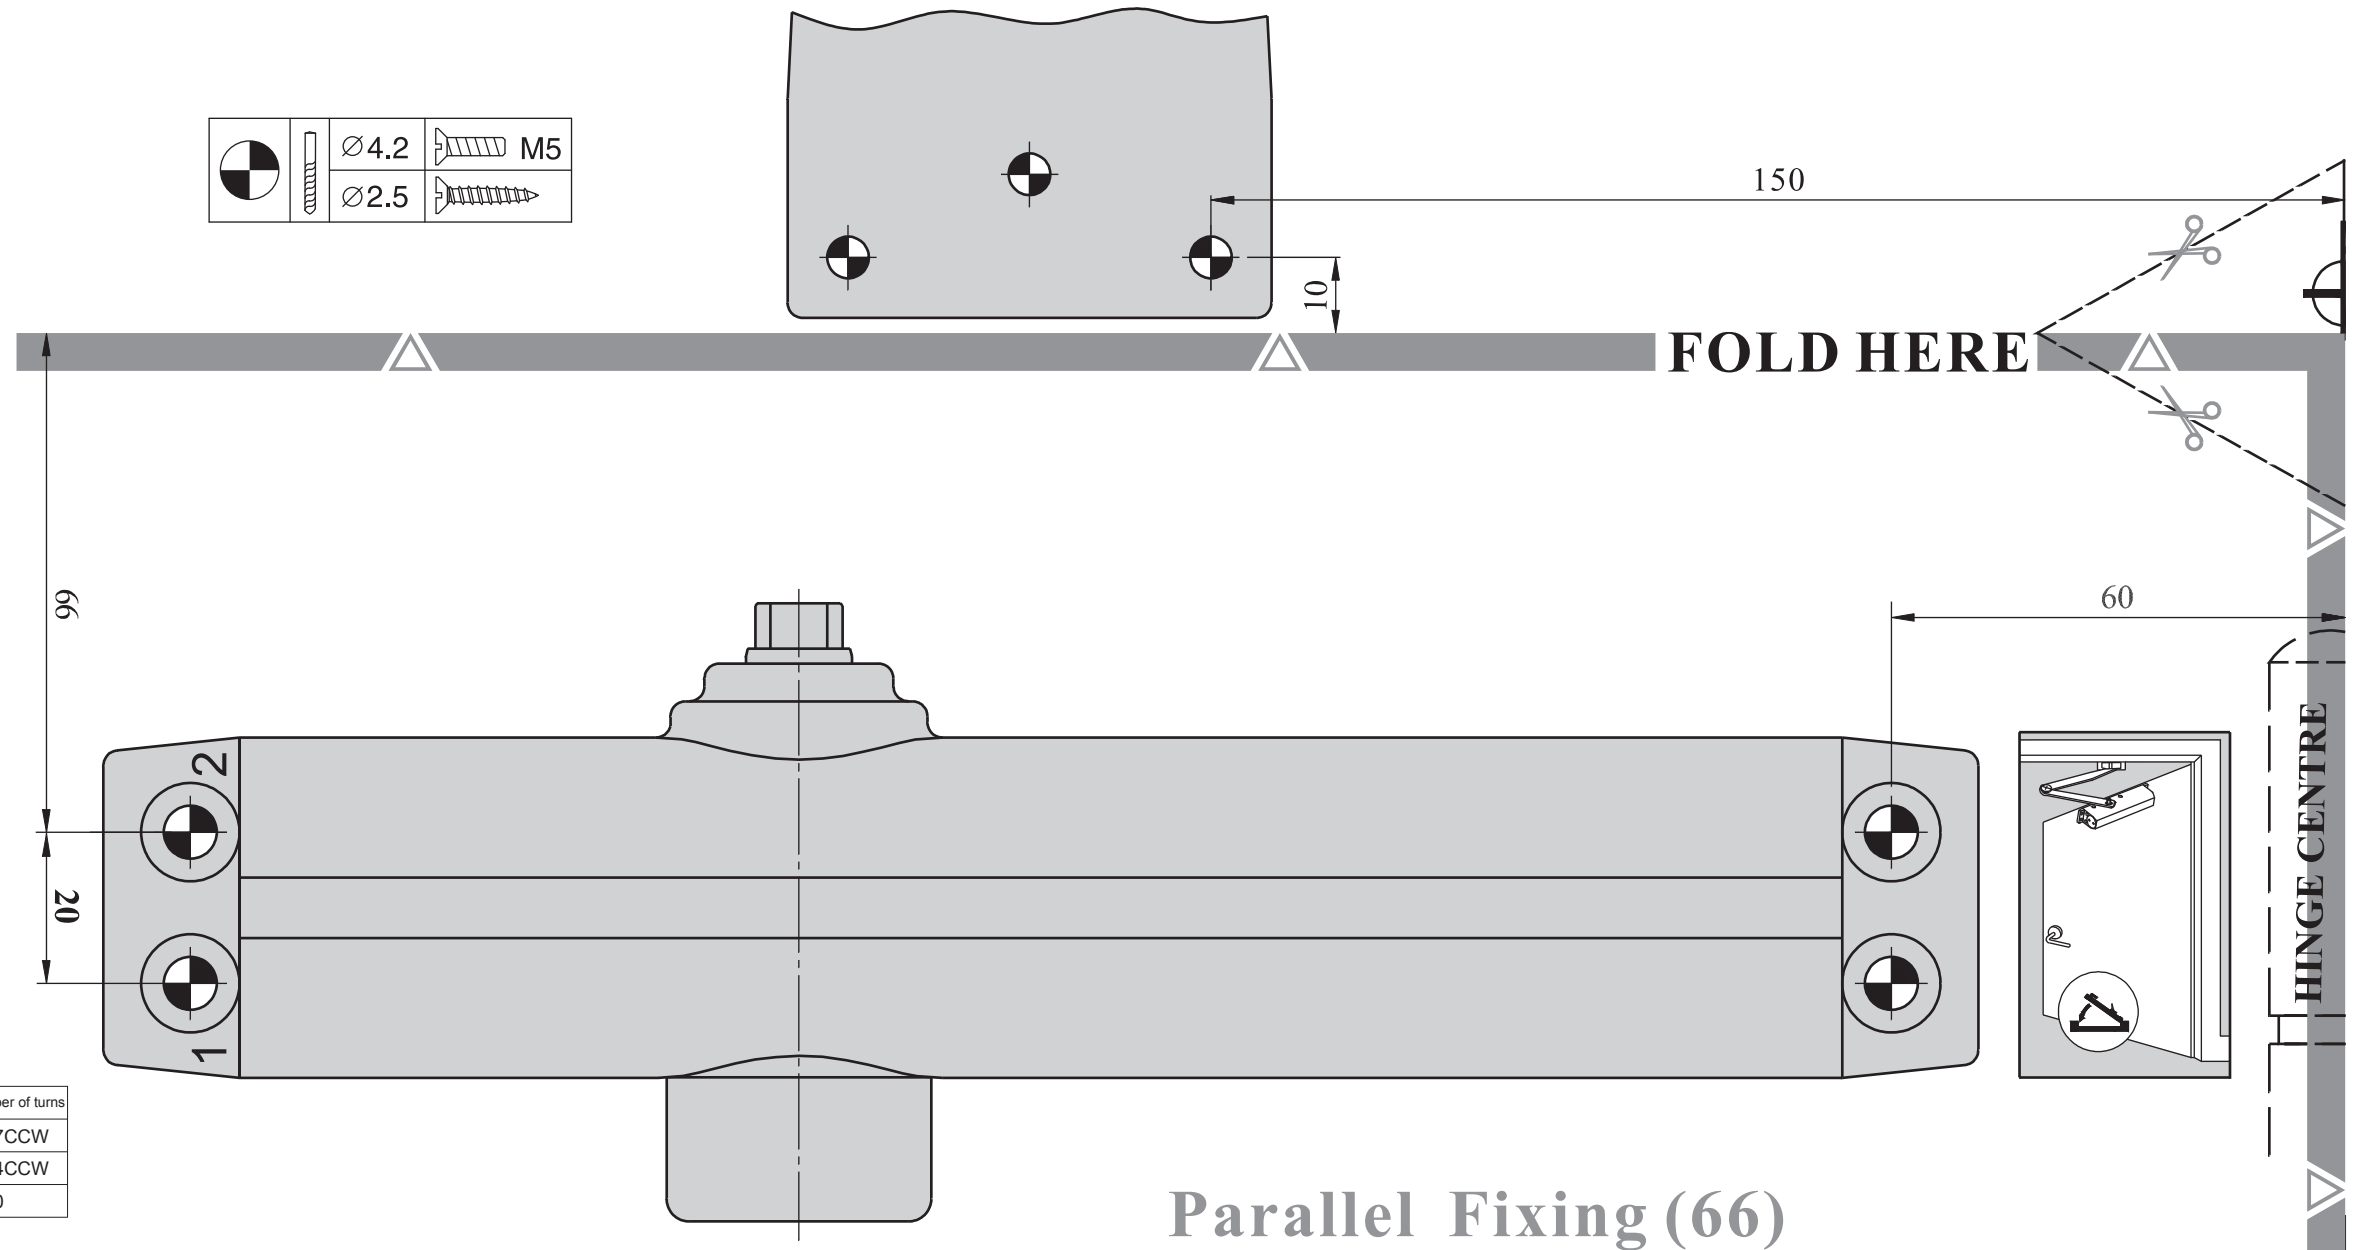

Power size	Max. Door width	Max. Door weight	Max. Door opening	Number of turns
No.1	750mm	20Kg	180°	7CCW
2	850mm	40Kg	180°	4CCW
* 3	950mm	60Kg	180°	0

* Factory preset
CW:Clockwise CCW:Counterclockwise

Parallel Fixing (66)

Transom Fixing (61)

Regular Fixing (1)