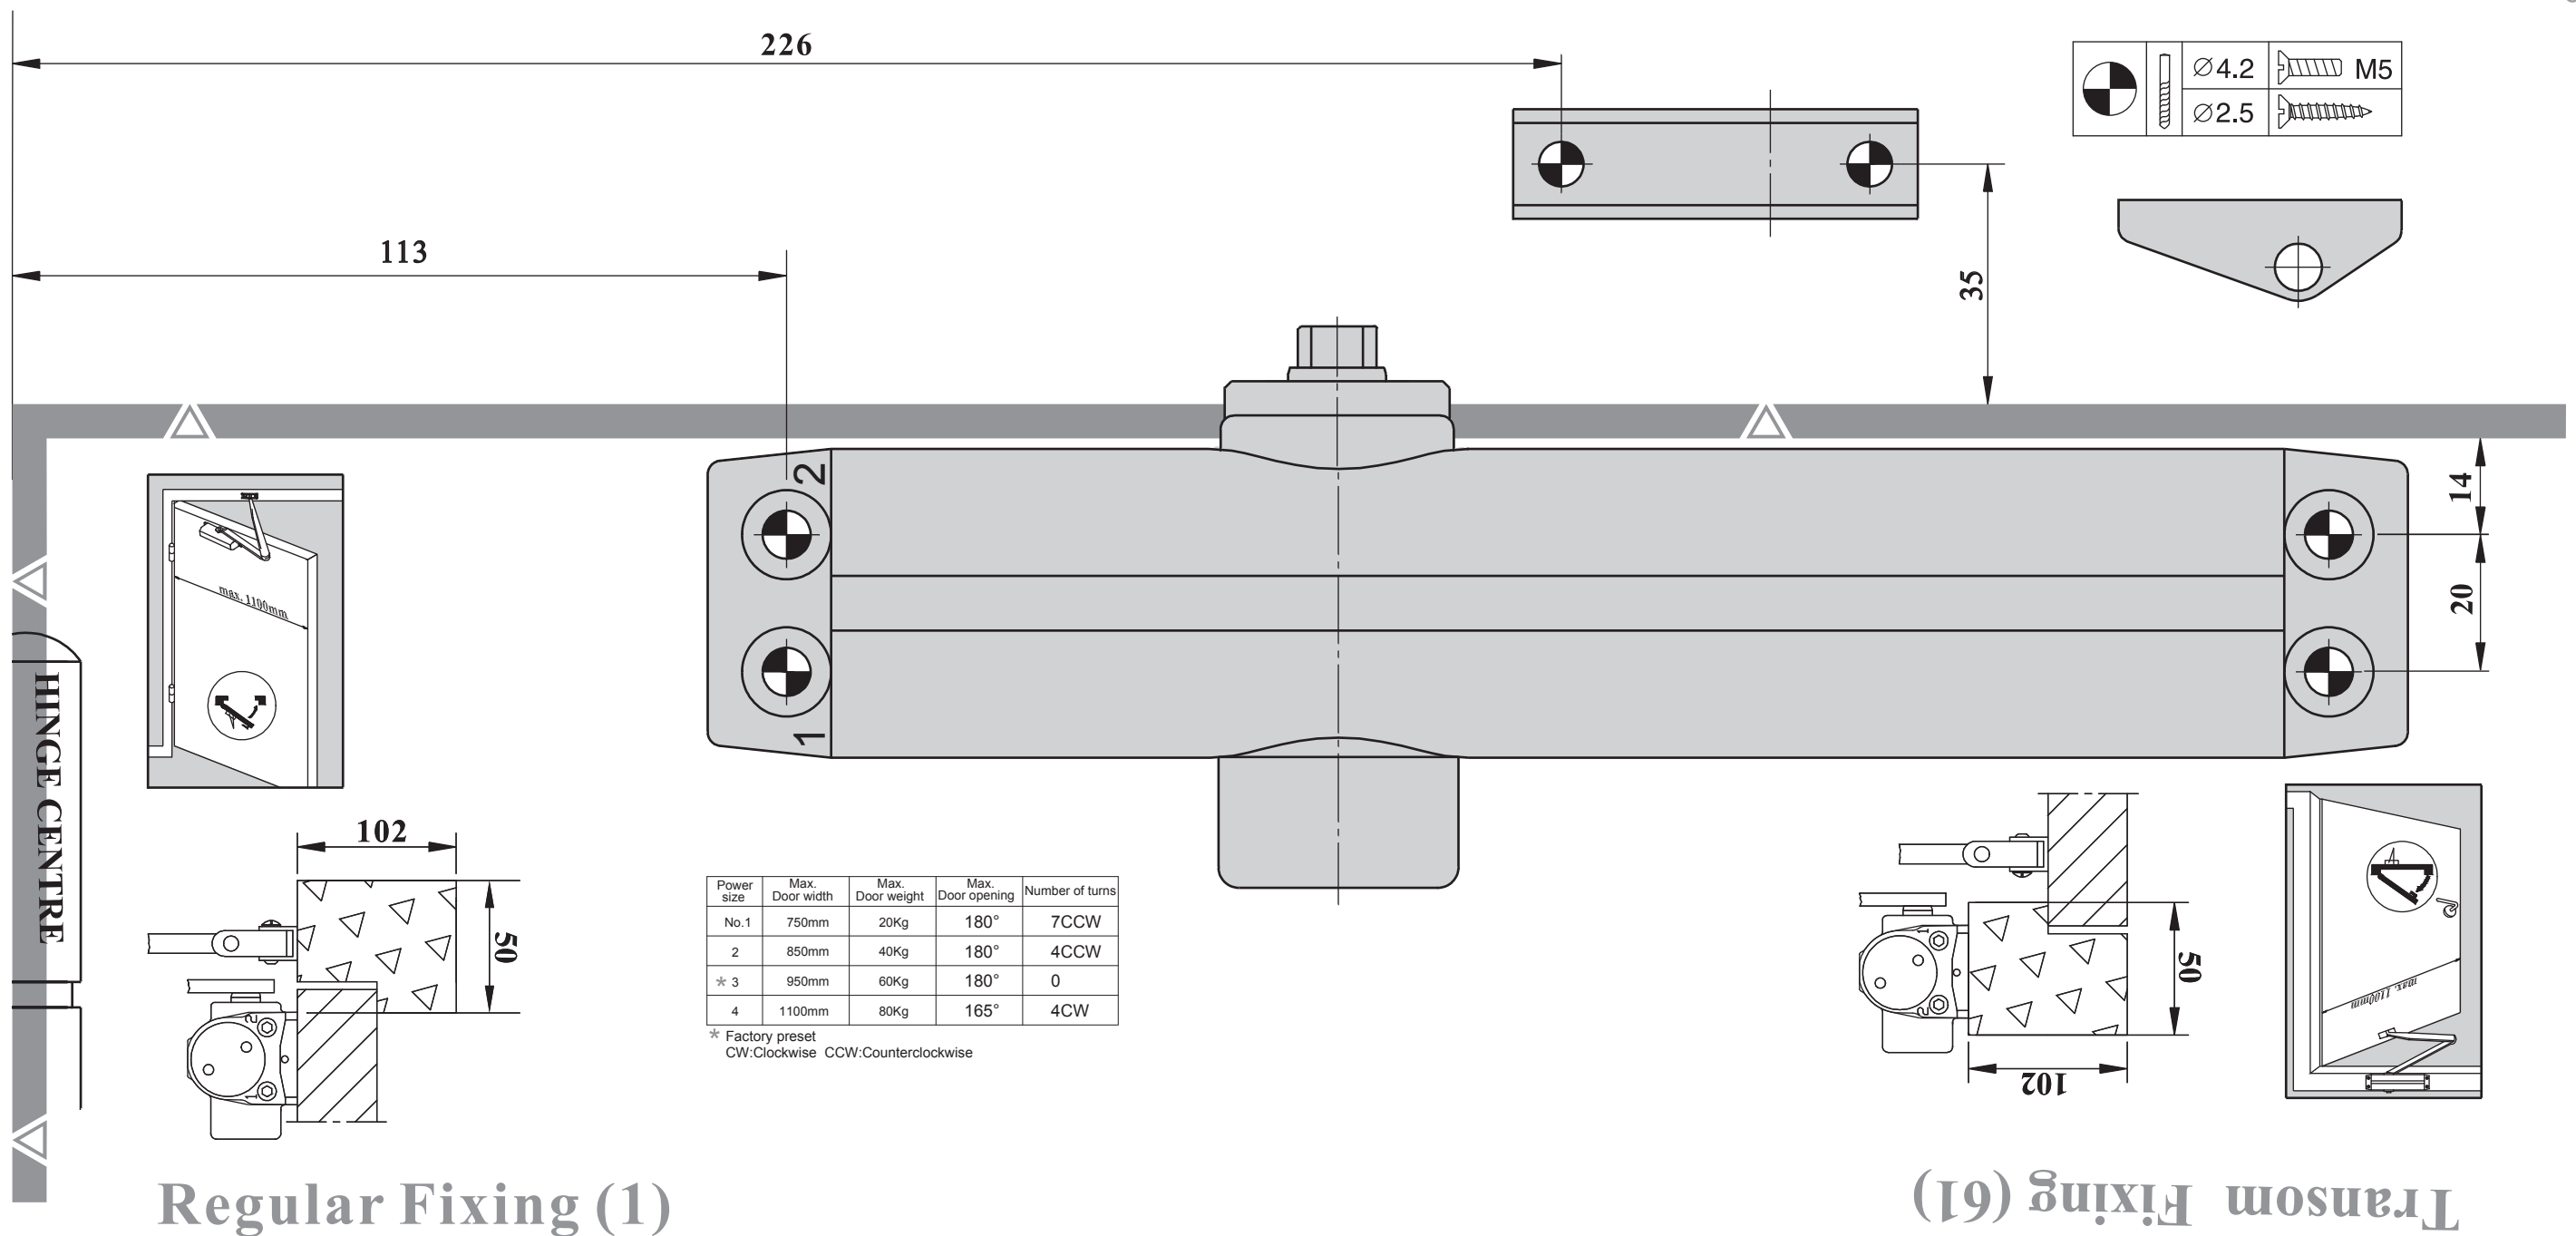

Power size	Max. Door width	Max. Door weight	Max. Door opening	Number of turns
No.1	750mm	20Kg	180°	7CCW
2	850mm	40Kg	180°	4CCW
* 3	950mm	60Kg	180°	0

* Factory preset
CW:Clockwise CCW:Counterclockwise

Parallel Fixing (66)

Transom Fixing (61)

Regular Fixing (1)